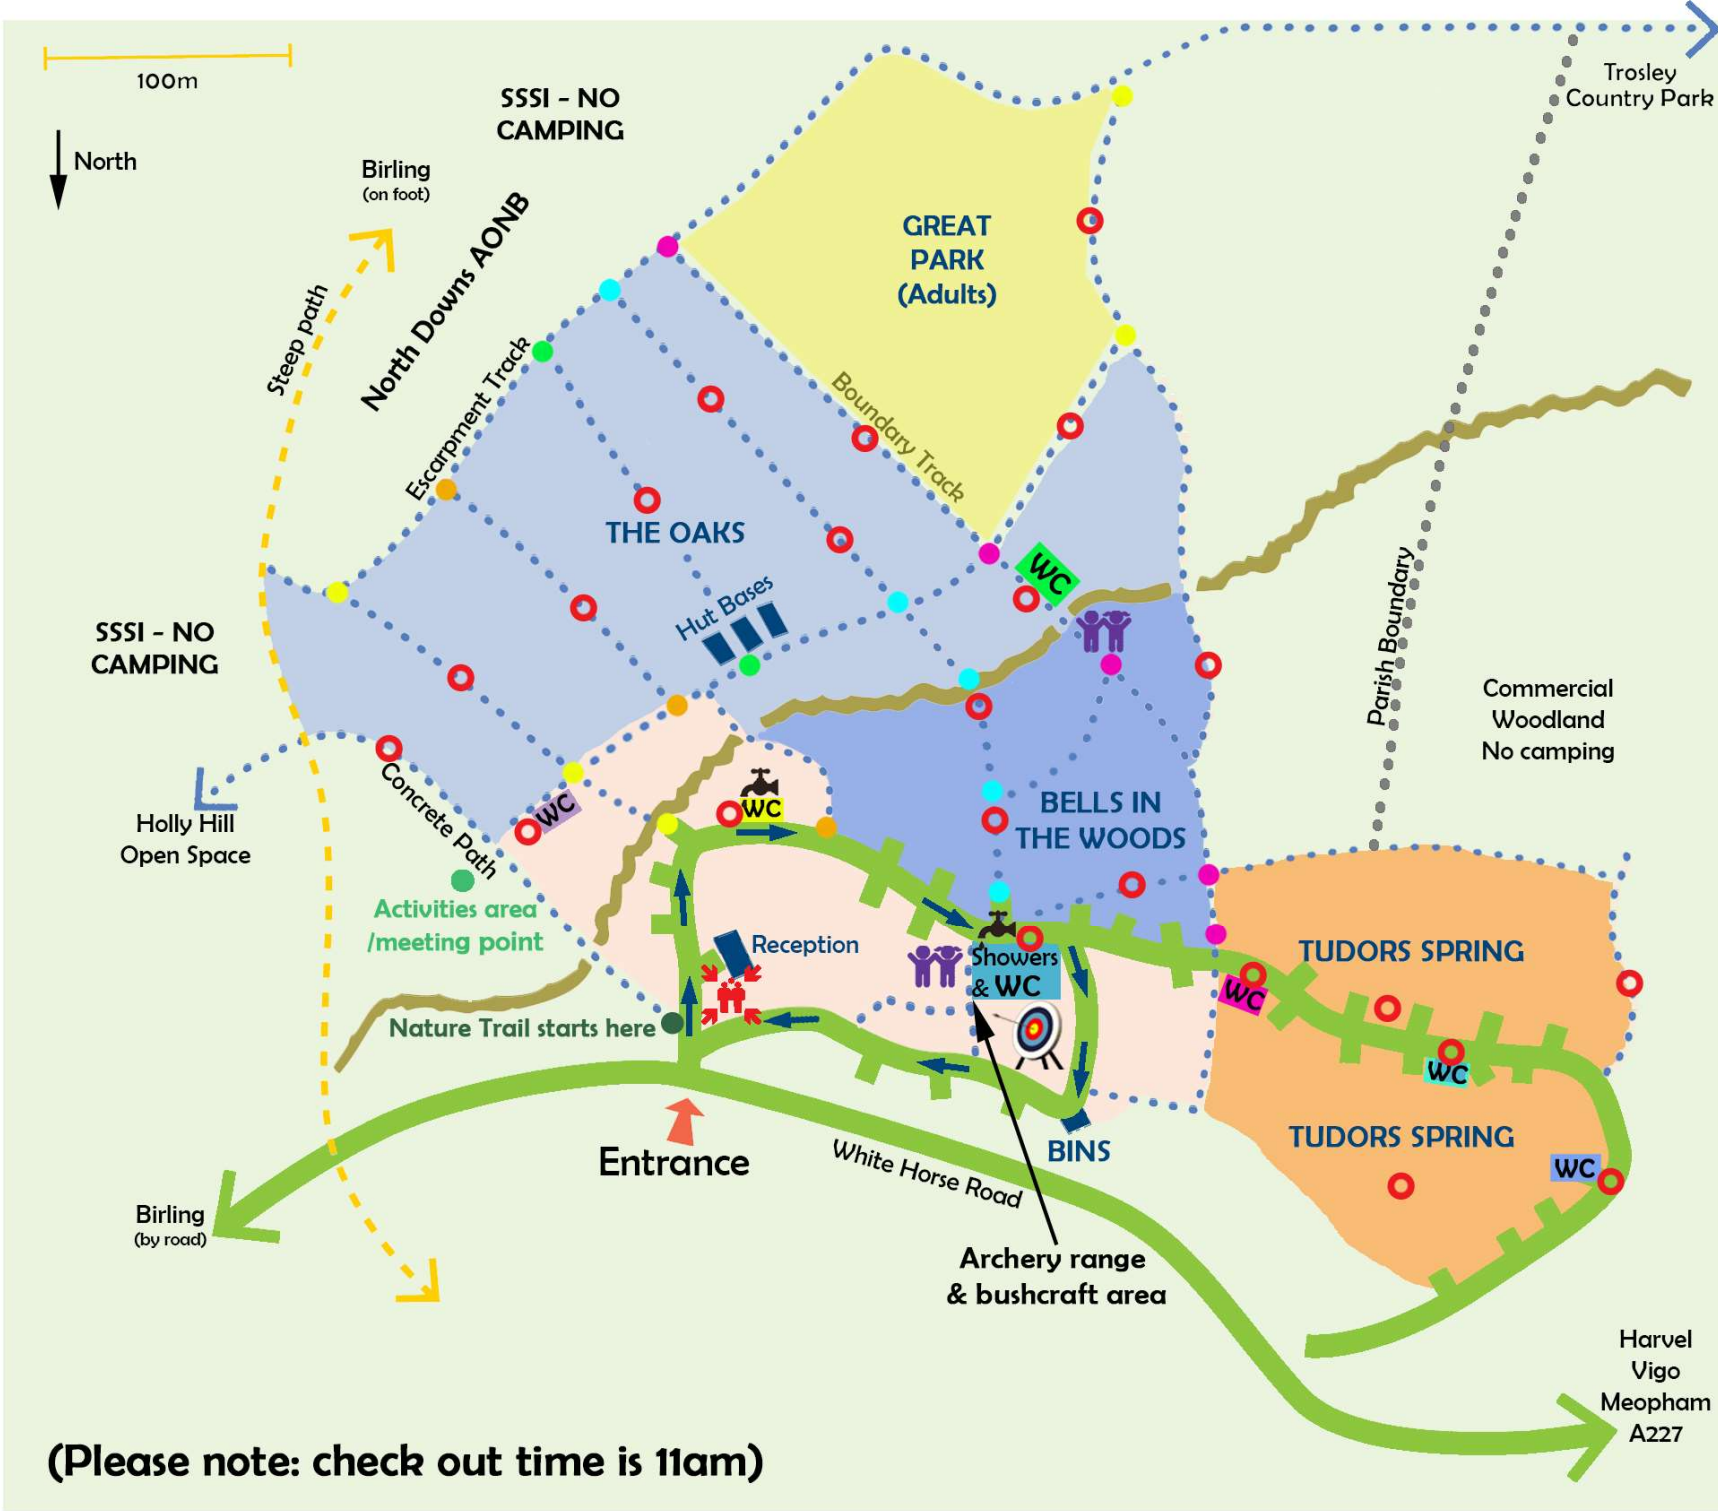

**Key**

- Concrete Road and Parking
- Forest Path
- WWII Trench
- Public Footpath
- WC / Showers
- Water point
- Fire point
- Fire Assembly point
- Play Area
- Tudors Spring camping area
- Bells in the Woods (pre-erected tents)
- The Oaks camping area
- Great Park camping area
- Woodland area No camping

100m

Trosley Country Park

SSSI - NO CAMPING

SSSI - NO CAMPING

**(Please note: check out time is 11am)**